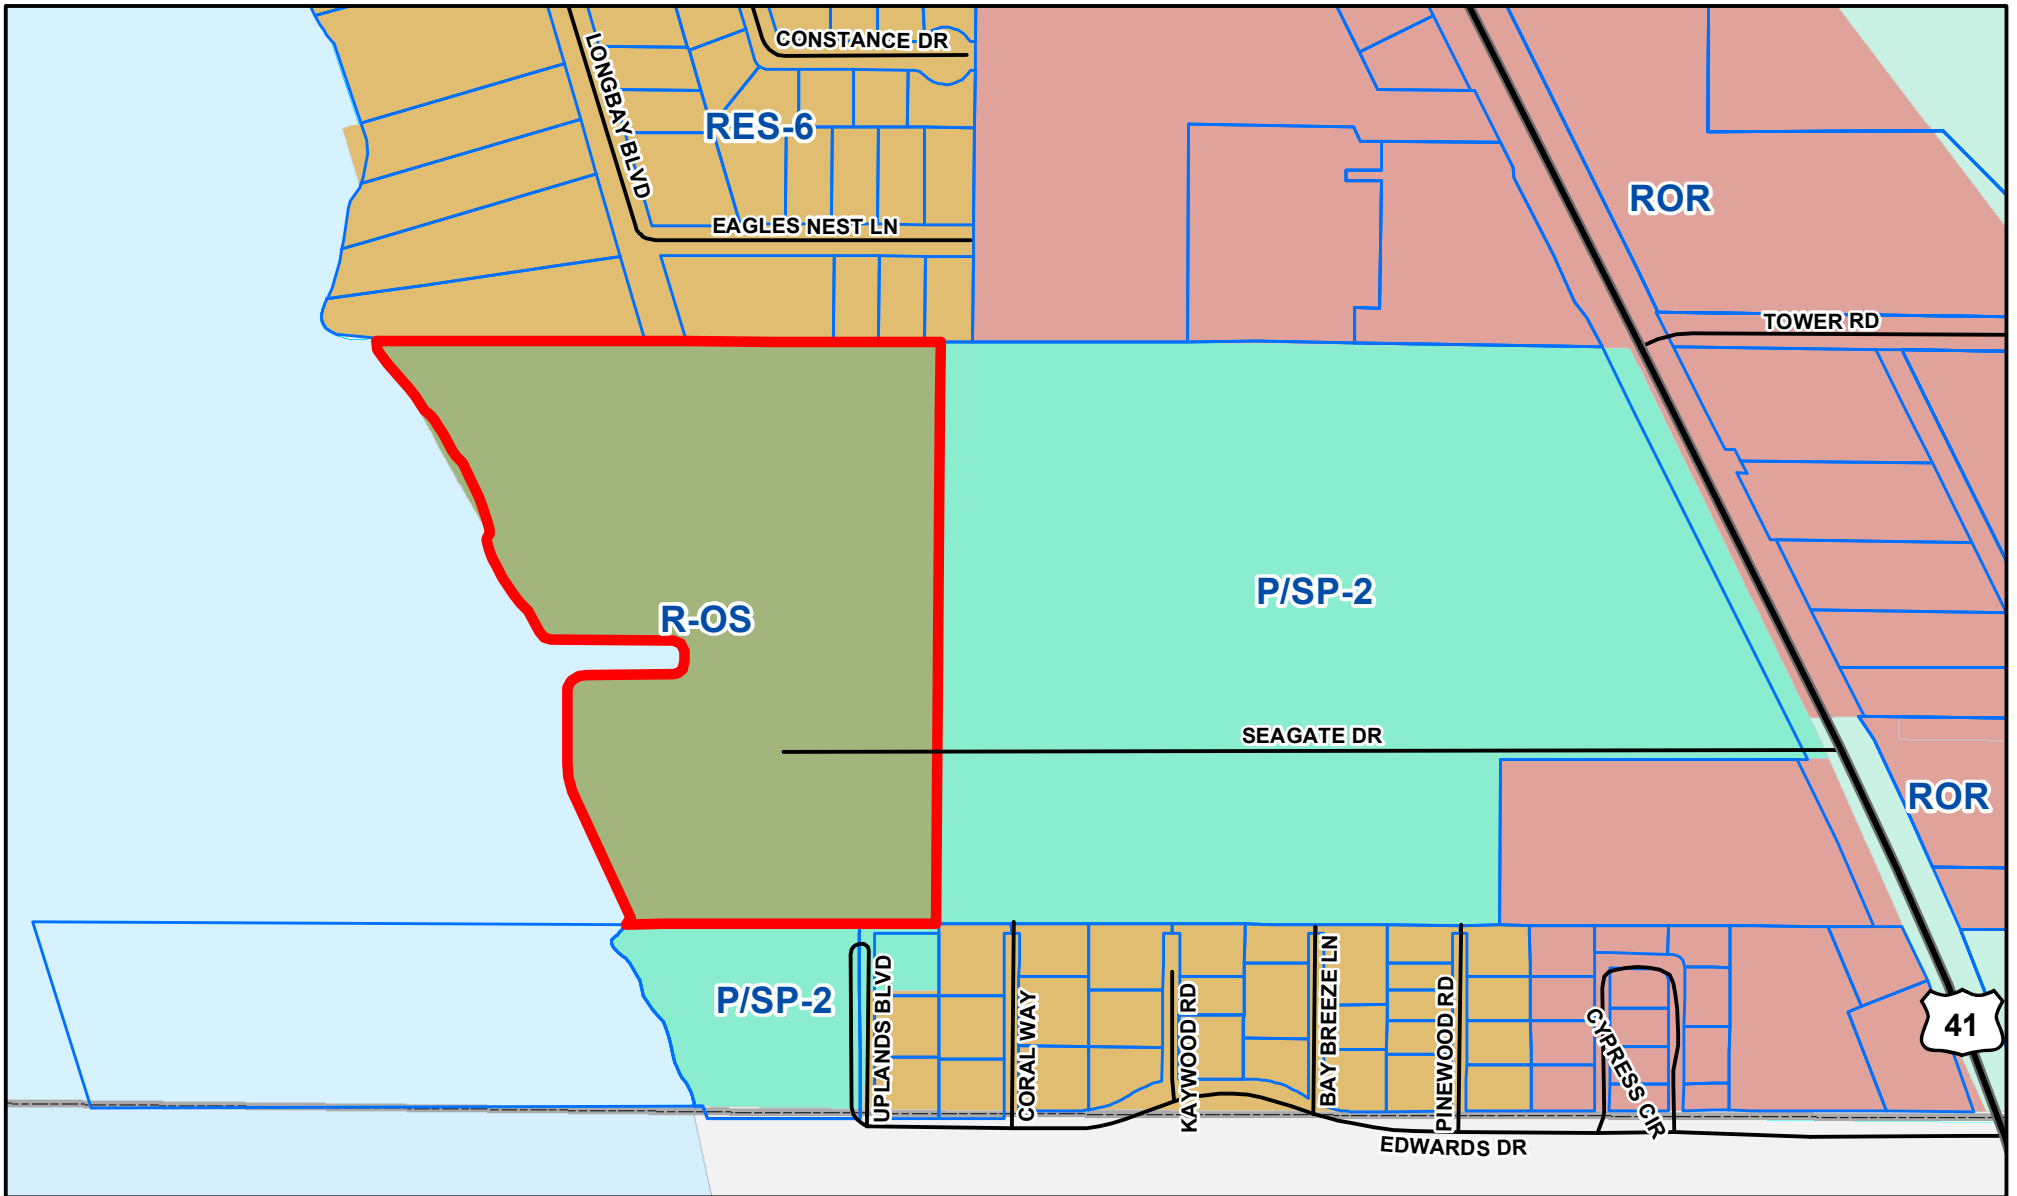

CROSLEY ESTATE - FUTURE LAND USE

CROSLEY ESTATE BOUNDARY